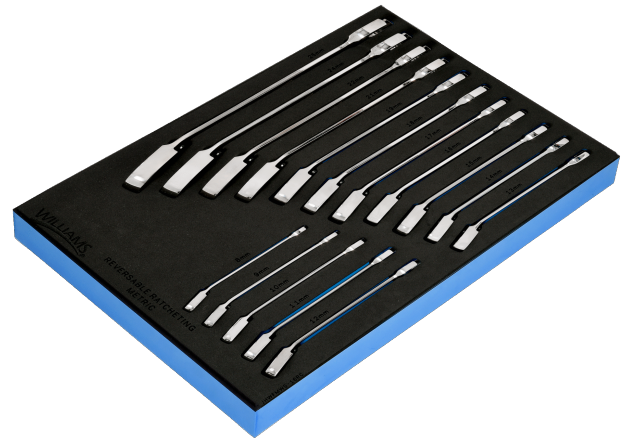

JHWFMS-16RC
16 piece Metric Ratcheting
Combination Wrench Set in 1/3
Foam Drawer Insert (8-25 mm)

PRODUCT DETAILS

- Includes 16 pieces
- JHW1208MRC 8 mm 12-Point Metric Reversible Ratcheting Combination Wrench
- JHW1209MRC 9 mm 12-Point Metric Reversible Ratcheting Combination Wrench
- JHW1210MRC 10 mm 12-Point Metric Reversible Ratcheting Combination Wrench
- JHW1211MRC 11 mm 12-Point Metric Reversible Ratcheting Combination Wrench
- JHW1212MRC 12 mm 12-Point Metric Reversible Ratcheting Combination Wrench
- JHW1213MRC 13 mm 12-Point Metric Reversible Ratcheting Combination Wrench
- JHW1214MRC 14 mm 12-Point Metric Reversible Ratcheting Combination Wrench
- JHW1215MRC 15 mm 12-Point Metric Reversible Ratcheting Combination Wrench
- JHW1216MRC 16 mm 12-Point Metric Reversible Ratcheting Combination Wrench
- JHW1217MRC 17 mm 12-Point Metric Reversible Ratcheting Combination Wrench
- JHW1218MRC 18 mm 12-Point Metric Reversible Ratcheting Combination Wrench
- JHW1219MRC 19 mm 12-Point Metric Reversible Ratcheting Combination Wrench
- JHW1221MRC 21 mm 12-Point Metric Reversible Ratcheting Combination Wrench
- JHW1222MRC 22 mm 12-Point Metric Reversible Ratcheting Combination Wrench
- JHW1224MRC 24 mm 12-Point Metric Reversible Ratcheting Combination Wrench
- JHW1225MRC 25 mm 12-Point Metric Reversible Ratcheting Combination Wrench
- JHWFMS-16RC13FM 1/3 Foam Drawer Insert Only for 16 piece Metric Ratcheting Combination Wrench Set (8-25 mm)
- Foam is laser marked
- Modular design for tool organization in your tool storage
- Foam is easy to clean and resists oils, solvents and fuels
- Finger press the end of the tool for easy retrieval
- Sets in foam are flexible and keep your tools organized
- Two color foam provides visual control to find tools easily

PRODUCT ATTRIBUTES

Product				
JHWFMS-16RC	11-5/8 in	17-3/8 in	1-3/8" in	7.51 lb