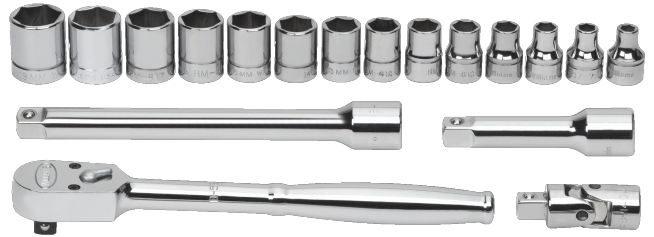

JHWMSB18HFTB
3/8 Drive Socket and Drive Tool
Set, 6 Point, Metric, 18 Pieces, in
Keep Safe Foam, in Metal Tool Box

PRODUCT DETAILS

- Includes 3/8 Drive Tools, Shallow 6 Point Sockets
- Keep-Safe-Foam system keeps tools organized and helps prevent loss
- All tools are professional quality, made of high-grade chrome vanadium steel
- Sockets feature SUPERTORQUE® lobular openings for greater turning power without deforming the fastener
- Metal tool box made for years of rugged use

PRODUCT ATTRIBUTES

Product					
JHWMSB18HFTB	18	13-1/2 in	9-1/2 in	2 in	6.19 lb